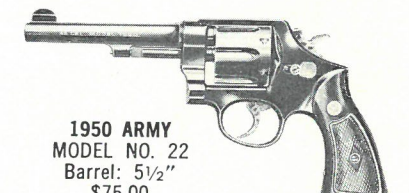

1955 .45 TARGET
MODEL NO. 25
 Barrel: 6½"
 \$105.00

1950 .44 TARGET
MODEL NO. 24
 Barrel: 6½"
 \$95.00

.38/44 OUTDOORSMAN
MODEL NO. 23
 Barrel: 6½"
 \$95.00

.38/44 HEAVY DUTY
MODEL NO. 20
 Barrel: 4, 5, 6½"
 \$80.00

1950 .44 MILITARY
MODEL NO. 21
 Barrel: 4, 5, 6½"
 \$80.00

1950 ARMY
MODEL NO. 22
 Barrel: 5½"
 \$75.00

.38 MILITARY & POLICE
MODEL NO. 10
 Barrel: 2, 4, 5 or 6"
 \$65.00

“.357” COMBAT MAGNUM®
MODEL NO. 19
 Barrel: 4"
 \$110.00

.22 MAGNUM®
MODEL NO. 53
 Barrel: 4, 6, 8¾"
 \$110.00

.38 MILITARY & POLICE
 Heavy Barrel
MODEL NO. 10
 Barrel: 4"
 \$65.00

K-38 MASTERPIECE
MODEL NO. 14
 Barrel: 6, 8¾"
 Also available in .32 caliber
 with 6" barrel—Model No. 16
 \$81.00