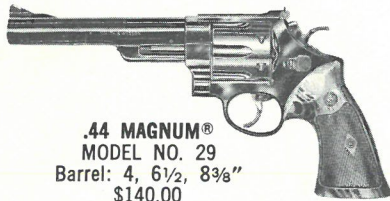

SMITH & WESSON, INC.
Springfield, Massachusetts

.44 MAGNUM®
MODEL NO. 29
 Barrel: 4, 6½, 8¾"
 \$140.00

“.357” MAGNUM®
MODEL NO. 27
 Barrel: 3½, 5, 6, 6½, 8¾"
 \$120.00

HIGHWAY PATROLMAN
MODEL NO. 28
 Barrel: 4, 6"
 \$85.00

1955 .45 TARGET
MODEL NO. 25
 Barrel: 6½"
 \$105.00

1950 .44 TARGET
MODEL NO. 24
 Barrel: 6½"
 \$95.00

.38/44 OUTDOORSMAN
MODEL NO. 23
 Barrel: 6½"
 \$95.00

.38/44 HEAVY DUTY
MODEL NO. 20
 Barrel: 4, 5, 6½"
 \$80.00

1950 .44 MILITARY
MODEL NO. 21
 Barrel: 4, 5, 6½"
 \$80.00

1950 ARMY
MODEL NO. 22
 Barrel: 5½"
 \$75.00

.38 MILITARY & POLICE
MODEL NO. 10
 Barrel: 2, 4, 5 or 6"
 \$65.00

“.357” COMBAT MAGNUM®
MODEL NO. 19
 Barrel: 4"
 \$110.00