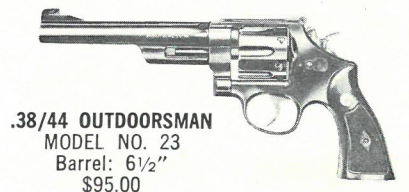

SMITH & WESSON, INC.
Springfield, Massachusetts

.44 MAGNUM®
MODEL NO. 29
 Barrel: 4, 6½, 8¾"
 \$140.00

“.357” MAGNUM®
MODEL NO. 27
 Barrel: 3½, 5, 6, 6½, 8¾"
 \$120.00

HIGHWAY PATROLMAN
MODEL NO. 28
 Barrel: 4, 6"
 \$85.00

1955 .45 TARGET
MODEL NO. 25
 Barrel: 6½"
 \$105.00

1950 .44 TARGET
MODEL NO. 24
 Barrel: 6½"
 \$95.00

.38/44 OUTDOORSMAN
MODEL NO. 23
 Barrel: 6½"
 \$95.00

.38/44 HEAVY DUTY
MODEL NO. 20
 Barrel: 4, 5, 6½"
 \$80.00

1950 .44 MILITARY
MODEL NO. 21
 Barrel: 4, 5, 6½"
 \$80.00

1950 ARMY
MODEL NO. 22
 Barrel: 5½"
 \$75.00

.38 MILITARY & POLICE
MODEL NO. 10
 Barrel: 2, 4, 5 or 6"
 \$65.00

“.357” COMBAT MAGNUM®
MODEL NO. 19
 Barrel: 4"
 \$110.00