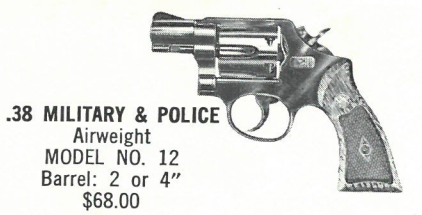

1950 .44 MILITARY
MODEL NO. 21
 Barrel: 4, 5, 6½"
 \$80.00

1950 ARMY
MODEL NO. 22
 Barrel: 5½"
 \$75.00

.38 MILITARY & POLICE
MODEL NO. 10
 Barrel: 2, 4, 5 or 6"
 \$65.00

“.357” COMBAT MAGNUM®
MODEL NO. 19
 Barrel: 4"
 \$110.00

.22 MAGNUM®
MODEL NO. 53
 Barrel: 4, 6, 8¾"
 \$110.00

.38 MILITARY & POLICE
 Heavy Barrel
MODEL NO. 10
 Barrel: 4"
 \$65.00

K-38 MASTERPIECE
MODEL NO. 14
 Barrel: 6, 8¾"
 Also available in .32 caliber
 with 6" barrel—Model No. 16
 \$81.00

K-22 MASTERPIECE
MODEL NO. 17
 Barrel 6, 8¾"
 \$81.00

.38 MILITARY & POLICE
 Airweight
MODEL NO. 12
 Barrel: 2 or 4"
 \$68.00

K-38 MASTERPIECE
SINGLE ACTION
MODEL NO. 14
 Barrel: 6 or 8¾"
 \$90.00

K-22 MASTERPIECE
M.R.F.
MODEL NO. 48
 Barrel: 4, 6, 8¾"
 \$81.00