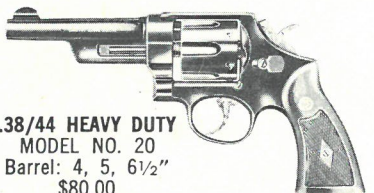

SMITH & WESSON, INC.
Springfield, Massachusetts

.44 MAGNUM®
MODEL NO. 29
 Barrel: 4, 6½, 8¾"
 \$140.00

“.357” MAGNUM®
MODEL NO. 27
 Barrel: 3½, 5, 6, 6½, 8¾"
 \$120.00

HIGHWAY PATROLMAN
MODEL NO. 28
 Barrel: 4, 6"
 \$85.00

1955 .45 TARGET
MODEL NO. 25
 Barrel: 6½"
 \$105.00

1950 .44 TARGET
MODEL NO. 24
 Barrel: 6½"
 \$95.00

.38/44 OUTDOORSMAN
MODEL NO. 23
 Barrel: 6½"
 \$95.00

.38/44 HEAVY DUTY
MODEL NO. 20
 Barrel: 4, 5, 6½"
 \$80.00

1950 .44 MILITARY
MODEL NO. 21
 Barrel: 4, 5, 6½"
 \$80.00

1950 ARMY
MODEL NO. 22
 Barrel: 5½"
 \$75.00

.38 MILITARY & POLICE
MODEL NO. 10
 Barrel: 2, 4, 5 or 6"
 \$65.00

“.357” COMBAT MAGNUM®
MODEL NO. 19
 Barrel: 4"
 \$110.00