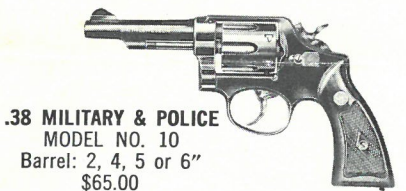

1955 .45 TARGET
MODEL NO. 25
 Barrel: 6½"
 \$105.00

1950 .44 TARGET
MODEL NO. 24
 Barrel: 6½"
 \$95.00

.38/44 OUTDOORSMAN
MODEL NO. 23
 Barrel: 6½"
 \$95.00

.38/44 HEAVY DUTY
MODEL NO. 20
 Barrel: 4, 5, 6½"
 \$80.00

1950 .44 MILITARY
MODEL NO. 21
 Barrel: 4, 5, 6½"
 \$80.00

1950 ARMY
MODEL NO. 22
 Barrel: 5½"
 \$75.00

.38 MILITARY & POLICE
MODEL NO. 10
 Barrel: 2, 4, 5 or 6"
 \$65.00

“.357” COMBAT MAGNUM®
MODEL NO. 19
 Barrel: 4"
 \$110.00

.22 MAGNUM®
MODEL NO. 53
 Barrel: 4, 6, 8¾"
 \$110.00

.38 MILITARY & POLICE
 Heavy Barrel
MODEL NO. 10
 Barrel: 4"
 \$65.00

K-38 MASTERPIECE
MODEL NO. 14
 Barrel: 6, 8¾"
 Also available in .32 caliber
 with 6" barrel—Model No. 16
 \$81.00