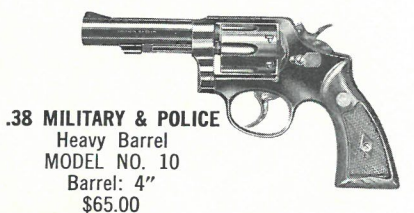

1955 .45 TARGET
MODEL NO. 25
 Barrel: 6½"
 \$105.00

1950 .44 TARGET
MODEL NO. 24
 Barrel: 6½"
 \$95.00

.38/44 OUTDOORSMAN
MODEL NO. 23
 Barrel: 6½"
 \$95.00

.38/44 HEAVY DUTY
MODEL NO. 20
 Barrel: 4, 5, 6½"
 \$80.00

1950 .44 MILITARY
MODEL NO. 21
 Barrel: 4, 5, 6½"
 \$80.00

1950 ARMY
MODEL NO. 22
 Barrel: 5½"
 \$75.00

.38 MILITARY & POLICE
MODEL NO. 10
 Barrel: 2, 4, 5 or 6"
 \$65.00

“.357” COMBAT MAGNUM®
MODEL NO. 19
 Barrel: 4"
 \$110.00

.22 MAGNUM®
MODEL NO. 53
 Barrel: 4, 6, 8¾"
 \$110.00

.38 MILITARY & POLICE
 Heavy Barrel
MODEL NO. 10
 Barrel: 4"
 \$65.00

K-38 MASTERPIECE
MODEL NO. 14
 Barrel: 6, 8¾"
 Also available in .32 caliber
 with 6" barrel—Model No. 16
 \$81.00