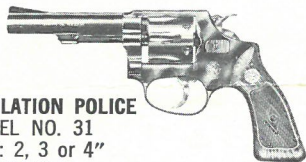

.32 REGULATION POLICE
MODEL NO. 31
Barrel: 2, 3 or 4"
$65.00