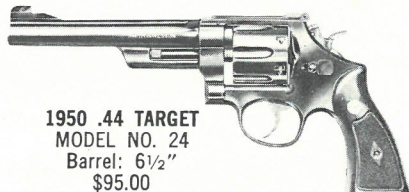

SMITH & WESSON, INC.
Springfield, Massachusetts

.44 MAGNUM®
MODEL NO. 29
 Barrel: 4, 6½, 8¾"
 \$140.00

“.357” MAGNUM®
MODEL NO. 27
 Barrel: 3½, 5, 6, 6½, 8¾"
 \$120.00

HIGHWAY PATROLMAN
MODEL NO. 28
 Barrel: 4, 6"
 \$85.00

1955 .45 TARGET
MODEL NO. 25
 Barrel: 6½"
 \$105.00

1950 .44 TARGET
MODEL NO. 24
 Barrel: 6½"
 \$95.00

.38/44 OUTDOORSMAN
MODEL NO. 23
 Barrel: 6½"
 \$95.00

.38/44 HEAVY DUTY
MODEL NO. 20
 Barrel: 4, 5, 6½"
 \$80.00

1950 .44 MILITARY
MODEL NO. 21
 Barrel: 4, 5, 6½"
 \$80.00

1950 ARMY
MODEL NO. 22
 Barrel: 5½"
 \$75.00

.38 MILITARY & POLICE
MODEL NO. 10
 Barrel: 2, 4, 5 or 6"
 \$65.00

“.357” COMBAT MAGNUM®
MODEL NO. 19
 Barrel: 4"
 \$110.00