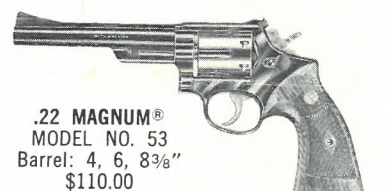

1955 .45 TARGET
MODEL NO. 25
 Barrel: 6½"
 \$105.00

1950 .44 TARGET
MODEL NO. 24
 Barrel: 6½"
 \$95.00

.38/44 OUTDOORSMAN
MODEL NO. 23
 Barrel: 6½"
 \$95.00

.38/44 HEAVY DUTY
MODEL NO. 20
 Barrel: 4, 5, 6½"
 \$80.00

1950 .44 MILITARY
MODEL NO. 21
 Barrel: 4, 5, 6½"
 \$80.00

1950 ARMY
MODEL NO. 22
 Barrel: 5½"
 \$75.00

.38 MILITARY & POLICE
MODEL NO. 10
 Barrel: 2, 4, 5 or 6"
 \$65.00

“.357” COMBAT MAGNUM®
MODEL NO. 19
 Barrel: 4"
 \$110.00

.22 MAGNUM®
MODEL NO. 53
 Barrel: 4, 6, 8¾"
 \$110.00

.38 MILITARY & POLICE
 Heavy Barrel
MODEL NO. 10
 Barrel: 4"
 \$65.00

K-38 MASTERPIECE
MODEL NO. 14
 Barrel: 6, 8¾"
 Also available in .32 caliber
 with 6" barrel—Model No. 16
 \$81.00