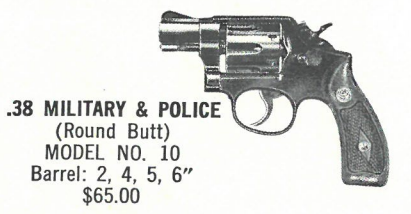

.22 MAGNUM®
MODEL NO. 53
 Barrel: 4, 6, 8¾"
 \$110.00

.38 MILITARY & POLICE
 Heavy Barrel
MODEL NO. 10
 Barrel: 4"
 \$65.00

K-38 MASTERPIECE
MODEL NO. 14
 Barrel: 6, 8¾"
 Also available in .32 caliber
 with 6" barrel—Model No. 16
 \$81.00

K-22 MASTERPIECE
MODEL NO. 17
 Barrel 6, 8¾"
 \$81.00

.38 MILITARY & POLICE
 Airweight
MODEL NO. 12
 Barrel: 2 or 4"
 \$68.00

K-38 MASTERPIECE
SINGLE ACTION
MODEL NO. 14
 Barrel: 6 or 8¾"
 \$90.00

K-22 MASTERPIECE
M.R.F.
MODEL NO. 48
 Barrel: 4, 6, 8¾"
 \$81.00

.38 MILITARY & POLICE
 (Round Butt)
MODEL NO. 10
 Barrel: 2, 4, 5, 6"
 \$65.00

.38 COMBAT MASTERPIECE
MODEL NO. 15
 Barrel: 4"
 \$74.00

.22 COMBAT MASTERPIECE
MODEL NO. 18
 Barrel: 4"
 \$74.00

.38 CHIEFS SPECIAL
(Round Butt)
MODEL NO. 36
Barrel: 2 or 3"
\$65.00

.38 CHIEFS SPECIAL
(Square Butt)
MODEL NO. 36
Barrel: 2 or 3"
\$65.00

**.38 CHIEFS SPECIAL
AIRWEIGHT**
(Round or Square Butt)
MODEL NO. 37
Barrel: 2 or 3"
\$70.00

BODYGUARD
MODEL NO. 49
Barrel: 2"
\$65.00