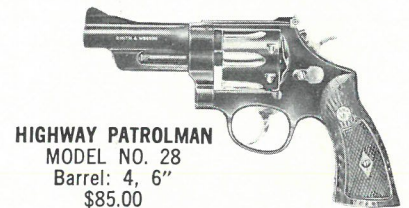

SMITH & WESSON, INC.
Springfield, Massachusetts

.44 MAGNUM®
MODEL NO. 29
 Barrel: 4, 6½, 8¾"
 \$140.00

“.357” MAGNUM®
MODEL NO. 27
 Barrel: 3½, 5, 6, 6½, 8¾"
 \$120.00

HIGHWAY PATROLMAN
MODEL NO. 28
 Barrel: 4, 6"
 \$85.00

1955 .45 TARGET
MODEL NO. 25
 Barrel: 6½"
 \$105.00

1950 .44 TARGET
MODEL NO. 24
 Barrel: 6½"
 \$95.00

.38/44 OUTDOORSMAN
MODEL NO. 23
 Barrel: 6½"
 \$95.00

.38/44 HEAVY DUTY
MODEL NO. 20
 Barrel: 4, 5, 6½"
 \$80.00

1950 .44 MILITARY
MODEL NO. 21
 Barrel: 4, 5, 6½"
 \$80.00

1950 ARMY
MODEL NO. 22
 Barrel: 5½"
 \$75.00

.38 MILITARY & POLICE
MODEL NO. 10
 Barrel: 2, 4, 5 or 6"
 \$65.00

“.357” COMBAT MAGNUM®
MODEL NO. 19
 Barrel: 4"
 \$110.00